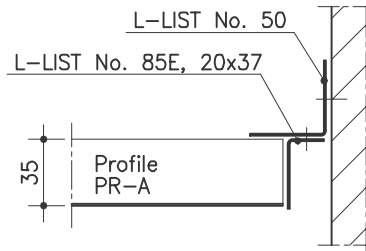

LAUTEX MARINE PROFILES, TYPICAL DETAILS

PROFILE EXTENSION:

SOLUTION OF PROFILE CONNECTION

Profile width max. 150

Profile width more than 150

PROFILE CONNECTION TO WALL:

Latest information: www.lautex.com

All products are subject to modifications without prior notice

LAUTEX MARINE PROFILES, TYPICAL DETAILS

PROFILE CONNECTION TO WALL:

Latest information: www.lautex.com

All products are subject to modifications without prior notice