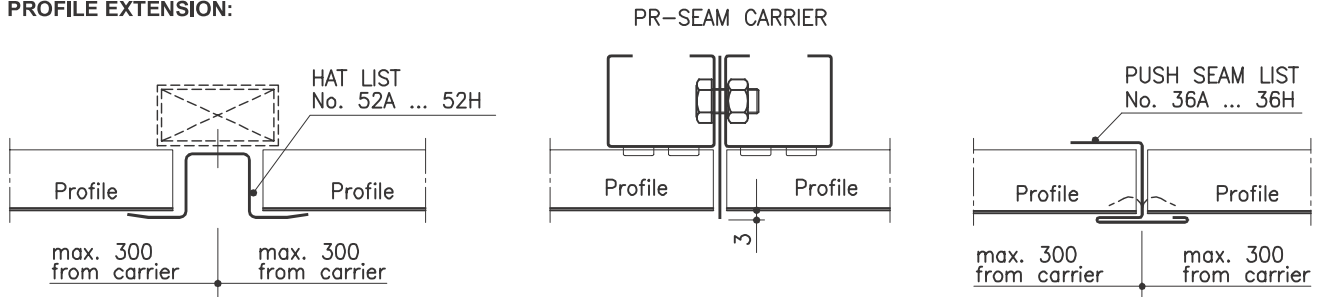

LAUTEX MARINE PROFILES, TYPICAL DETAILS

PROFILE EXTENSION:

SOLUTION OF PROFILE CONNECTION

Profile width max. 150

Profile width more than 150

PROFILE CONNECTION TO WALL:

Latest information: www.lautex.com

All products are subject to modifications without prior notice

LAUTEX MARINE PROFILES, TYPICAL DETAILS

PROFILE CONNECTION TO WALL:

Latest information: www.lautex.com

All products are subject to modifications without prior notice