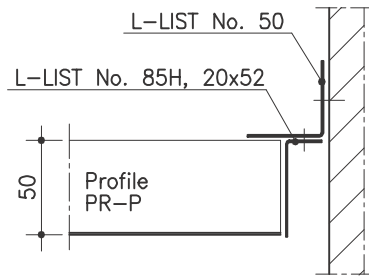

LAUTEX MARINE PROFILES, TYPICAL DETAILS

PROFILE EXTENSION:

SOLUTION OF PROFILE CONNECTION

Profile width max. 150

Profile width more than 150

PROFILE CONNECTION TO WALL:

Latest information: www.lautex.com

All products are subject to modifications without prior notice

LAUTEX MARINE PROFILES, TYPICAL DETAILS

PROFILE CONNECTION TO WALL:

Latest information: www.lautex.com

All products are subject to modifications without prior notice