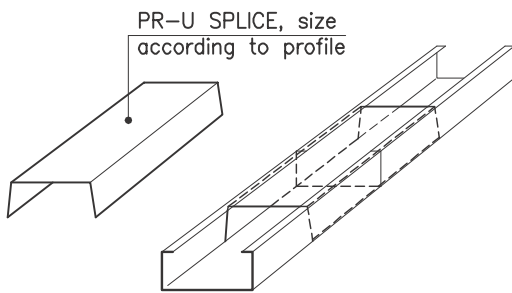

LAUTEX MARINE PROFILES, TYPICAL DETAILS

PROFILE EXTENSION:

SOLUTION OF PROFILE CONNECTION

Profile width max. 150

Profile width more than 150

PROFILE CONNECTION TO WALL:

Latest information: www.lautex.com

All products are subject to modifications without prior notice

LAUTEX MARINE PROFILES, TYPICAL DETAILS

PROFILE CONNECTION TO WALL:

Latest information: www.lautex.com

All products are subject to modifications without prior notice