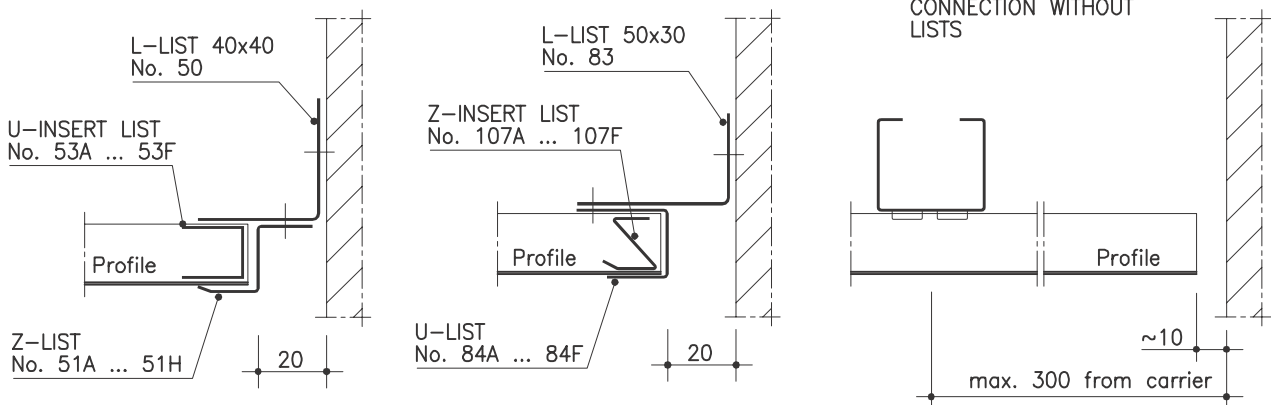

LAUTEX MARINE PROFILES, TYPICAL DETAILS

PROFILE EXTENSION:

SOLUTION OF PROFILE CONNECTION

Profile width max. 150

Profile width more than 150

PROFILE CONNECTION TO WALL:

Latest information: www.lautex.com

All products are subject to modifications without prior notice

LAUTEX MARINE PROFILES, TYPICAL DETAILS

PROFILE CONNECTION TO WALL:

Latest information: www.lautex.com

All products are subject to modifications without prior notice