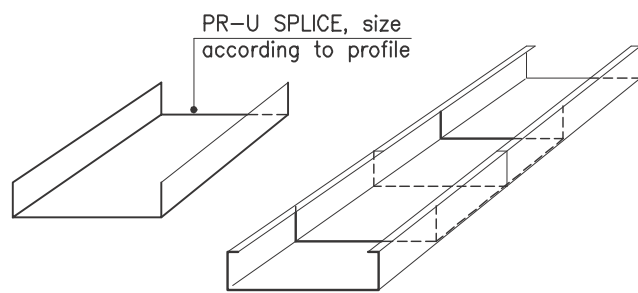

LAUTEX MARINE PROFILES, TYPICAL DETAILS

PROFILE EXTENSION:

SOLUTION OF PROFILE CONNECTION

Profile width max. 150

Profile width more than 150

PROFILE CONNECTION TO WALL:

Latest information: www.lautex.com

All products are subject to modifications without prior notice

LAUTEX MARINE PROFILES, TYPICAL DETAILS

PROFILE CONNECTION TO WALL:

Latest information: www.lautex.com

All products are subject to modifications without prior notice