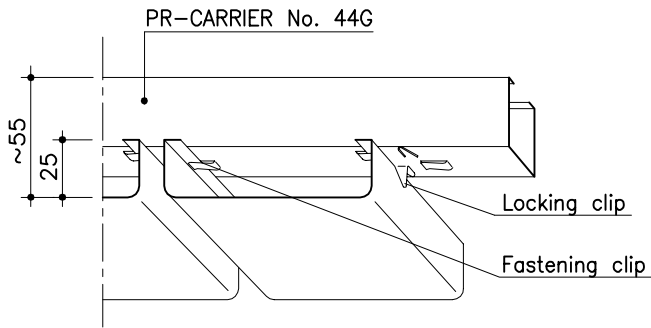

MARINE PROFILE LAUTEX PR-C

PR-C PROFILES / CLASSIFICATION "C"

Material	0.5 Al 0.7 Al 0.5 Steel
Width	90 mm
Height	25 mm
Length	max 6500 mm
Air spaces	recommended air space = 10 mm also according to order, but ≥ 10 mm
Perforation	\varnothing 2.0/15%, other alternatives see group 6 "Perforations"
Inlay	acoustic felt or mineral wool in plastic
Finish	stove enamelled (or anodized) according to any well-known colour chart
Protective film	the surface is provided with a protective film if required
Service hatch	see overleaf
Loudspeaker profile	see overleaf
Downlight unit	see overleaf
Connecting piece	No. 189A see pages 22 & 23
Suspension	see page 19 "Suspension systems for profiles"
Edge lists	see group 6 "Lautex lists" and pages 22 & 23 "Lautex marine profiles typical details"
Diagonal installation	PR-carrier No. 39G for diagonal installation in 45', air space according to order but ≥ 10 mm. See page 20 & 21 "Curved ceilings and diagonal installation"
Other solutions	please contact our technical information department

Latest information: www.lautex.com

All products are subject to modifications without prior notice 2018

MARINE PROFILE LAUTEX PR-C INSTALLATION ACCESSORIES

INSTALLATION WITH AIR SPACE 10 MM

STANDARD SERVICE HATCHES