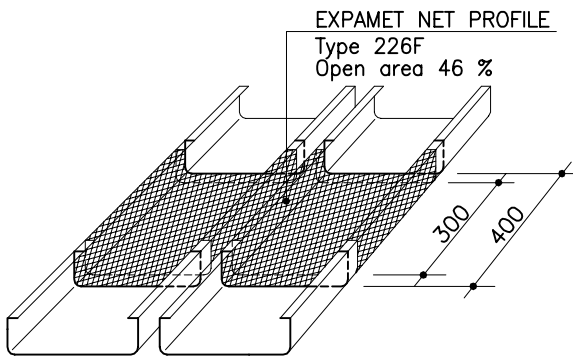

MARINE PROFILE LAUTEX PR-C

PR-C PROFILES / CLASSIFICATION "C"

Material	0.5 Al 0.7 Al 0.5 Steel
Width	90 mm
Height	25 mm
Length	max 6500 mm
Air spaces	recommended air space = 10 mm also according to order, but ≥ 10 mm
Perforation	\varnothing 2.0/15%, other alternatives see group 6 "Perforations"
Inlay	acoustic felt or mineral wool in plastic
Finish	stove enamelled (or anodized) according to any well-known colour chart
Protective film	the surface is provided with a protective film if required
Service hatch	see overleaf
Loudspeaker profile	see overleaf
Downlight unit	see overleaf
Connecting piece	No. 189A see pages 22 & 23
Suspension	see page 19 "Suspension systems for profiles"
Edge lists	see group 6 "Lautex lists" and pages 22 & 23 "Lautex marine profiles typical details"
Diagonal installation	PR-carrier No. 39G for diagonal installation in 45', air space according to order but ≥ 10 mm. See page 20 & 21 "Curved ceilings and diagonal installation"
Other solutions	please contact our technical information department

Latest information: www.lautex.com

All products are subject to modifications without prior notice 2018

MARINE PROFILE LAUTEX PR-C INSTALLATION ACCESSORIES

INSTALLATION WITH AIR SPACE 10 MM

STANDARD SERVICE HATCHES

LOUDSPEAKER PROFILE

DOWNLIGHT OR LOUDSPEAKER PROFILE

SOLUTION OF PROFILE EXTENSION AND PROFILE CONNECTION TO WALL PLEASE SEE PAGES 22 & 23

THEORETICAL NEED OF SUSPENSION STRUCTURES

Product	Need of material
Carrier No. 44G	1.2 - 1.6 m/m ²
Carrier lock	1 pcs / carrier meter
L-list No. 50	0.8 - 1.4 m/m ²
Z-list No. 51C	0.8 - 1.4 m/m ²