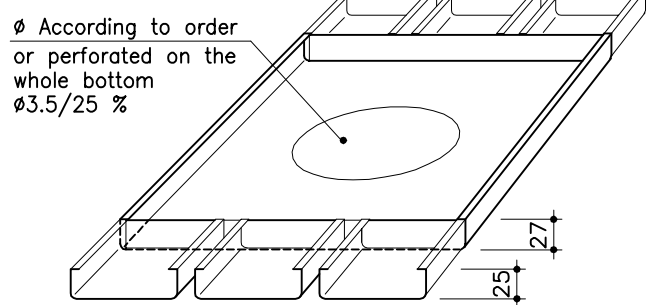

MARINE PROFILE LAUTEX PR-C

PR-C PROFILES / CLASSIFICATION "C"

Material	0.5 Al 0.7 Al 0.5 Steel
Width	90 mm
Height	25 mm
Length	max 6500 mm
Air spaces	recommended air space = 10 mm also according to order, but ≥ 10 mm
Perforation	\varnothing 2.0/15%, other alternatives see group 6 "Perforations"
Inlay	acoustic felt or mineral wool in plastic
Finish	stove enamelled (or anodized) according to any well-known colour chart
Protective film	the surface is provided with a protective film if required
Service hatch	see overleaf
Loudspeaker profile	see overleaf
Downlight unit	see overleaf
Connecting piece	No. 189A see pages 22 & 23
Suspension	see page 19 "Suspension systems for profiles"
Edge lists	see group 6 "Lautex lists" and pages 22 & 23 "Lautex marine profiles typical details"
Diagonal installation	PR-carrier No. 39G for diagonal installation in 45', air space according to order but ≥ 10 mm. See page 20 & 21 "Curved ceilings and diagonal installation"
Other solutions	please contact our technical information department

Latest information: www.lautex.com

All products are subject to modifications without prior notice 2018

MARINE PROFILE LAUTEX PR-C INSTALLATION ACCESSORIES

INSTALLATION WITH AIR SPACE 10 MM

STANDARD SERVICE HATCHES

LOUDSPEAKER PROFILE

DOWNLIGHT OR LOUDSPEAKER PROFILE

SOLUTION OF PROFILE EXTENSION AND PROFILE CONNECTION TO WALL PLEASE SEE PAGES 22 & 23

THEORETICAL NEED OF SUSPENSION STRUCTURES

Product	Need of material
Carrier No. 44G	1.2 - 1.6 m/m ²
Carrier lock	1 pcs / carrier meter
L-list No. 50	0.8 - 1.4 m/m ²
Z-list No. 51C	0.8 - 1.4 m/m ²