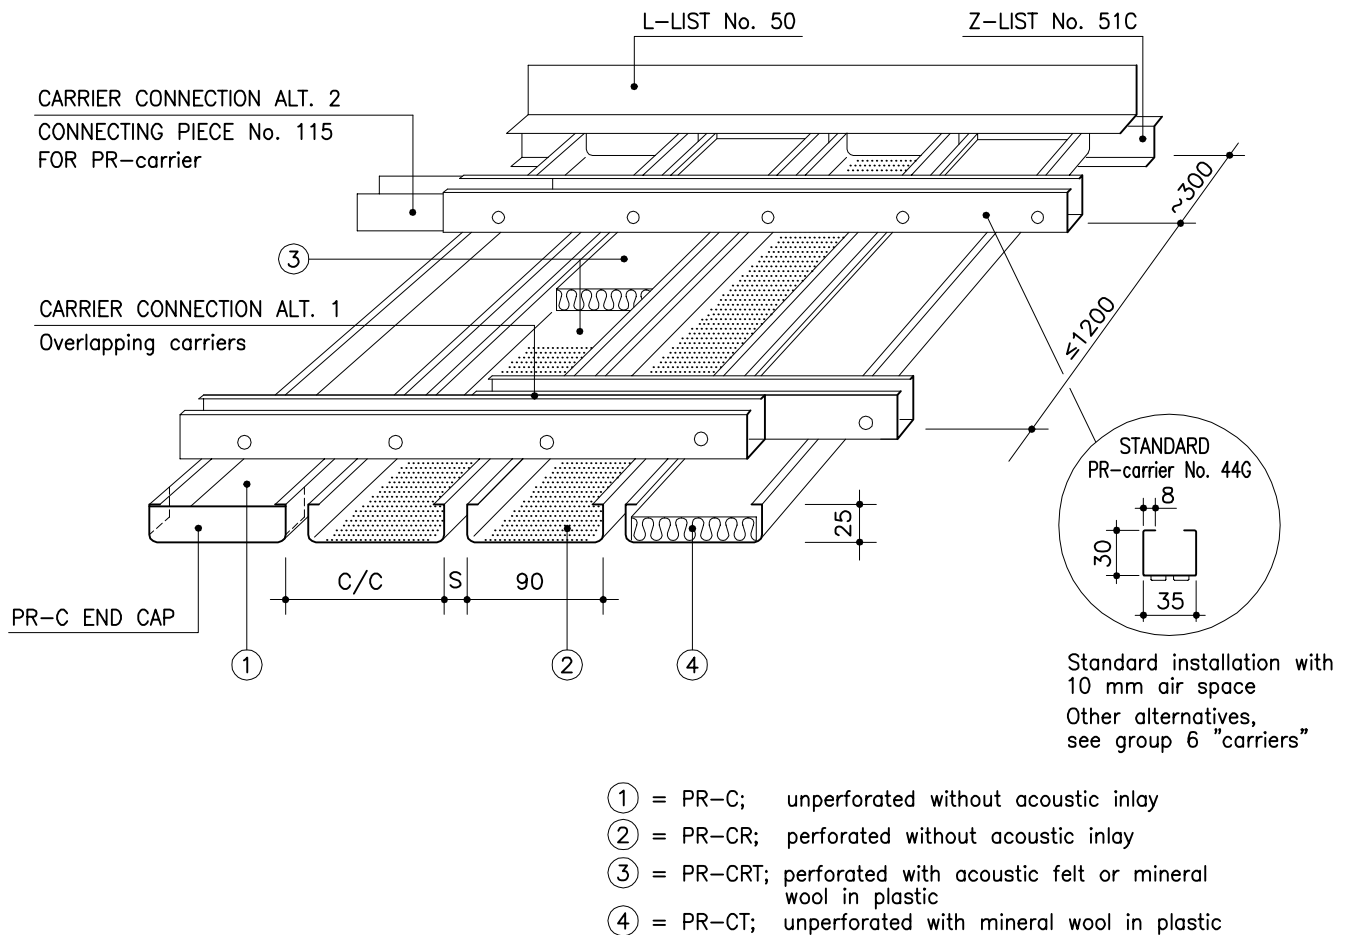

MARINE PROFILE LAUTEX PR-C

PR-C PROFILES / CLASSIFICATION "C"

Material	0.5 Al 0.7 Al 0.5 Steel
Width	90 mm
Height	25 mm
Length	max 6500 mm
Air spaces	recommended air space = 10 mm also according to order, but ≥ 10 mm
Perforation	\varnothing 2.0/15%, other alternatives see group 6 "Perforations"
Inlay	acoustic felt or mineral wool in plastic
Finish	stove enamelled (or anodized) according to any well-known colour chart
Protective film	the surface is provided with a protective film if required
Service hatch	see overleaf
Loudspeaker profile	see overleaf
Downlight unit	see overleaf
Connecting piece	No. 189A see pages 22 & 23
Suspension	see page 19 "Suspension systems for profiles"
Edge lists	see group 6 "Lautex lists" and pages 22 & 23 "Lautex marine profiles typical details"
Diagonal installation	PR-carrier No. 39G for diagonal installation in 45', air space according to order but ≥ 10 mm. See page 20 & 21 "Curved ceilings and diagonal installation"
Other solutions	please contact our technical information department

Latest information: www.lautex.com

All products are subject to modifications without prior notice 2018

MARINE PROFILE LAUTEX PR-C INSTALLATION ACCESSORIES

INSTALLATION WITH AIR SPACE 10 MM

STANDARD SERVICE HATCHES

LOUDSPEAKER PROFILE

DOWNLIGHT OR LOUDSPEAKER PROFILE

SOLUTION OF PROFILE EXTENSION AND PROFILE CONNECTION TO WALL PLEASE SEE PAGES 22 & 23

THEORETICAL NEED OF SUSPENSION STRUCTURES

Product	Need of material
Carrier No. 44G	1.2 - 1.6 m/m ²
Carrier lock	1 pcs / carrier meter
L-list No. 50	0.8 - 1.4 m/m ²
Z-list No. 51C	0.8 - 1.4 m/m ²