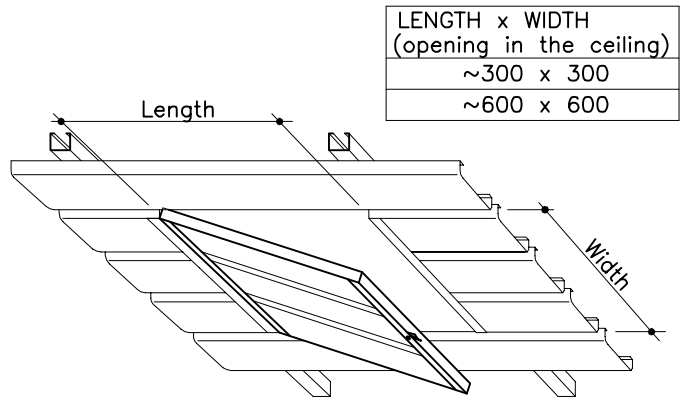

MARINE PROFILE LAUTEX PR-C

PR-C PROFILES / CLASSIFICATION "C"

Material	0.5 Al 0.7 Al 0.5 Steel
Width	90 mm
Height	25 mm
Length	max 6500 mm
Air spaces	recommended air space = 10 mm also according to order, but ≥ 10 mm
Perforation	\varnothing 2.0/15%, other alternatives see group 6 "Perforations"
Inlay	acoustic felt or mineral wool in plastic
Finish	stove enamelled (or anodized) according to any well-known colour chart
Protective film	the surface is provided with a protective film if required
Service hatch	see overleaf
Loudspeaker profile	see overleaf
Downlight unit	see overleaf
Connecting piece	No. 189A see pages 22 & 23
Suspension	see page 19 "Suspension systems for profiles"
Edge lists	see group 6 "Lautex lists" and pages 22 & 23 "Lautex marine profiles typical details"
Diagonal installation	PR-carrier No. 39G for diagonal installation in 45', air space according to order but ≥ 10 mm. See page 20 & 21 "Curved ceilings and diagonal installation"
Other solutions	please contact our technical information department

LOUDSPEAKER PROFILE

DOWNLIGHT OR LOUDSPEAKER PROFILE

SOLUTION OF PROFILE EXTENSION AND PROFILE CONNECTION TO WALL PLEASE SEE PAGES 22 & 23

THEORETICAL NEED OF SUSPENSION STRUCTURES

Product	Need of material
Carrier No. 44G	1.2 - 1.6 m/m ²
Carrier lock	1 pcs / carrier meter
L-list No. 50	0.8 - 1.4 m/m ²
Z-list No. 51C	0.8 - 1.4 m/m ²