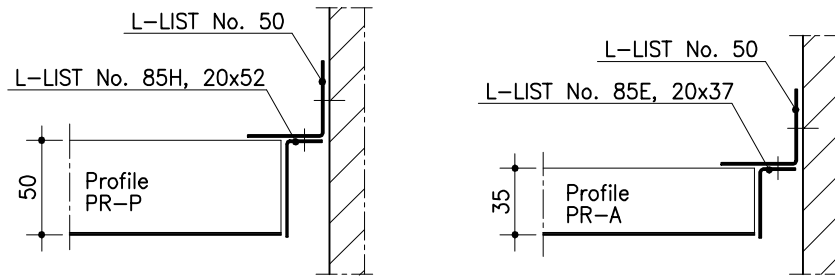

LAUTEX MARINE PROFILES, TYPICAL DETAILS

PROFILE CONNECTION TO WALL:

Latest information: www.lautex.com

All products are subject to modifications without prior notice 2018