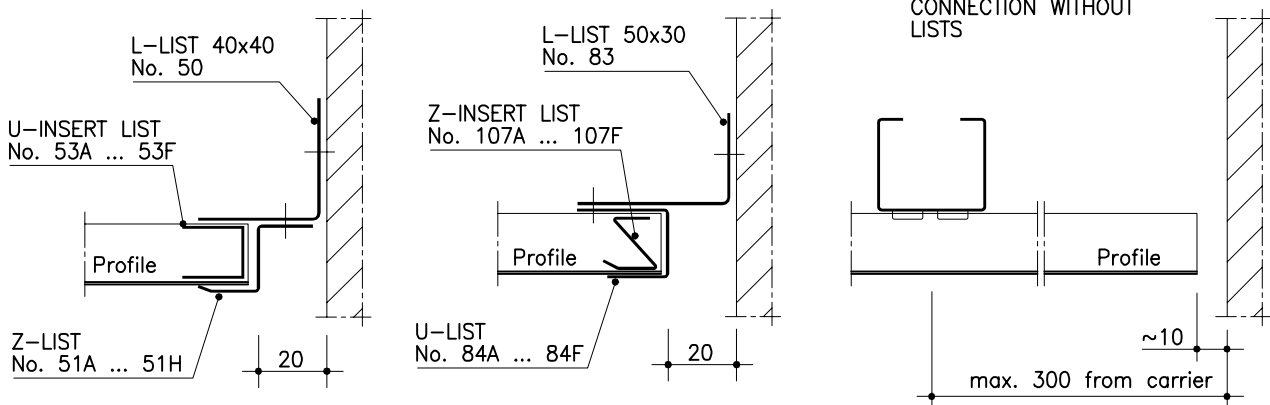

### SOLUTION OF PROFILE CONNECTION

Profile width max. 150

Profile width more than 150

### PROFILE CONNECTION TO WALL:

Latest information: [www.lautex.com](http://www.lautex.com)

All products are subject to modifications without prior notice 2018