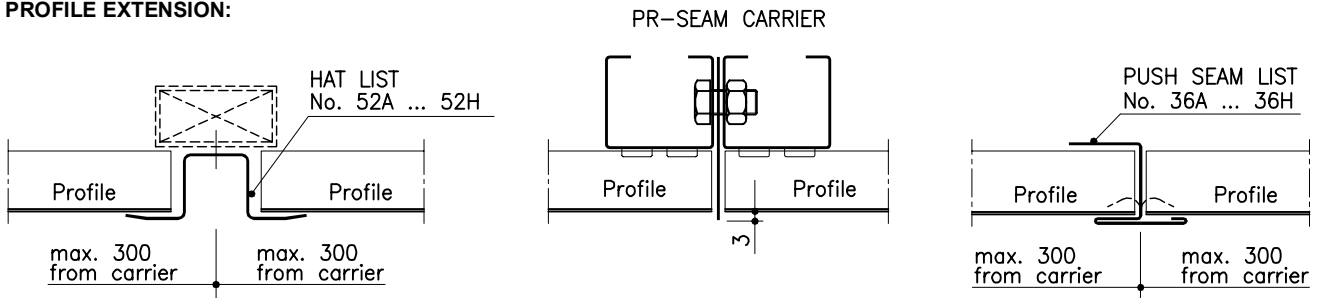

## LAUTEX MARINE PROFILES, TYPICAL DETAILS

### SOLUTION OF PROFILE CONNECTION

Profile width max. 150

Profile width more than 150